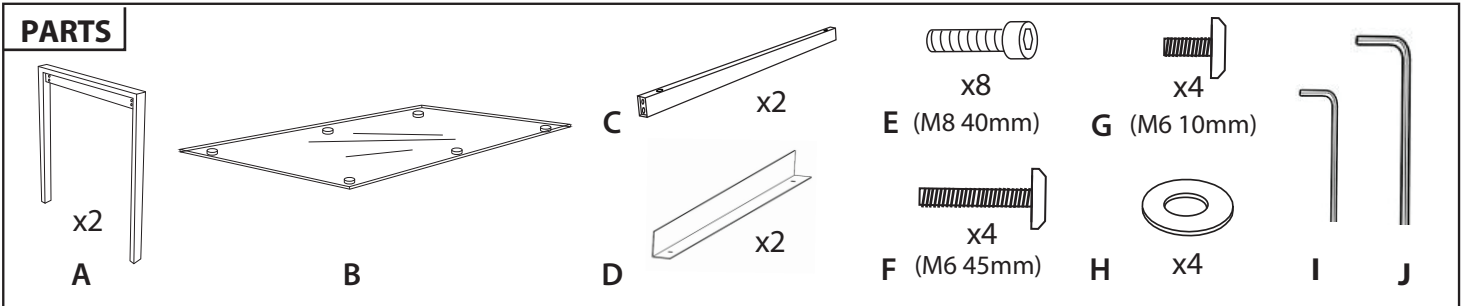

Part # TB-FUJI4728 XX

26-0615

PARTS

⚠ WARNING: TABLE

- Read all instructions carefully and completely before assembly and use. Retain for future reference.
- Keep plastic bags and small parts away from children.
- For residential (non-commercial) use only.
- DO NOT stand on product. Use only for intended table purpose.
- Max weight limit 100 lbs.
- Periodically check for loose hardware; retighten as necessary.
- DO NOT use product if any component becomes damaged.
- DO NOT use power tools to assemble OR overtighten hardware.