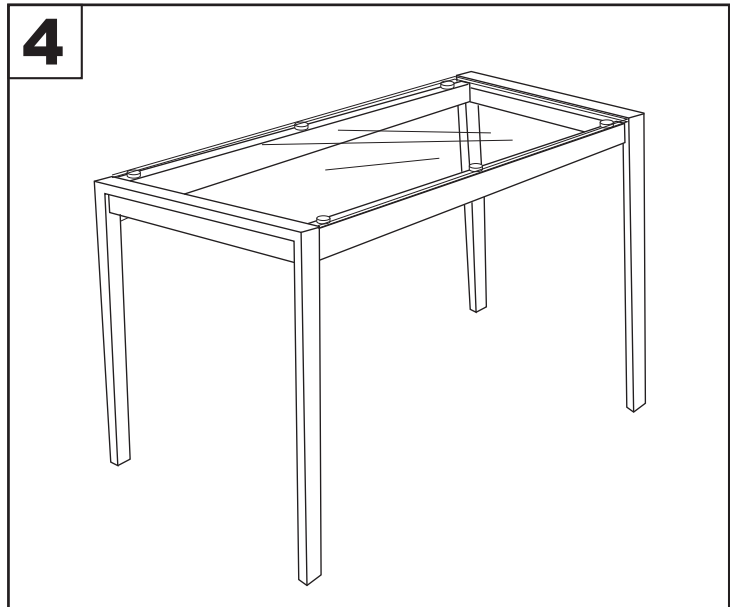

Part # TB-FUJI4728 XX

26-0615

PARTS

⚠ WARNING: TABLE

- Read all instructions carefully and completely before assembly and use. Retain for future reference.
- Keep plastic bags and small parts away from children.
- For residential (non-commercial) use only.
- DO NOT stand on product. Use only for intended table purpose.
- Max weight limit 100 lbs.
- Periodically check for loose hardware; retighten as necessary.
- DO NOT use product if any component becomes damaged.
- DO NOT use power tools to assemble OR overtighten hardware.